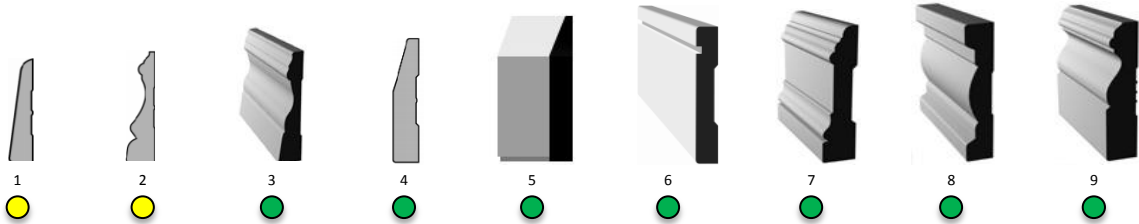

Door & Window Casing