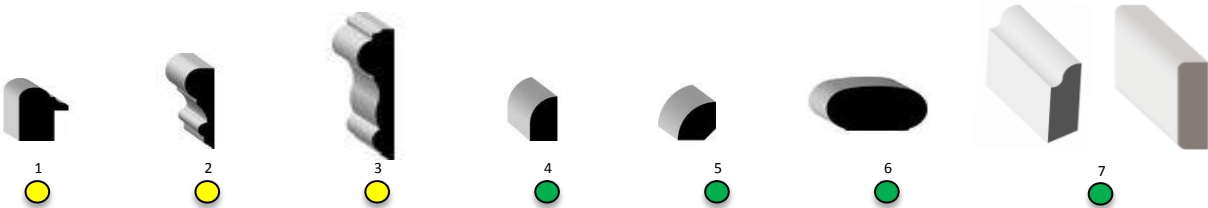

Above images are NOT drawn to scale and profile may differ slightly from actual product. Free samples are available in our showroom.