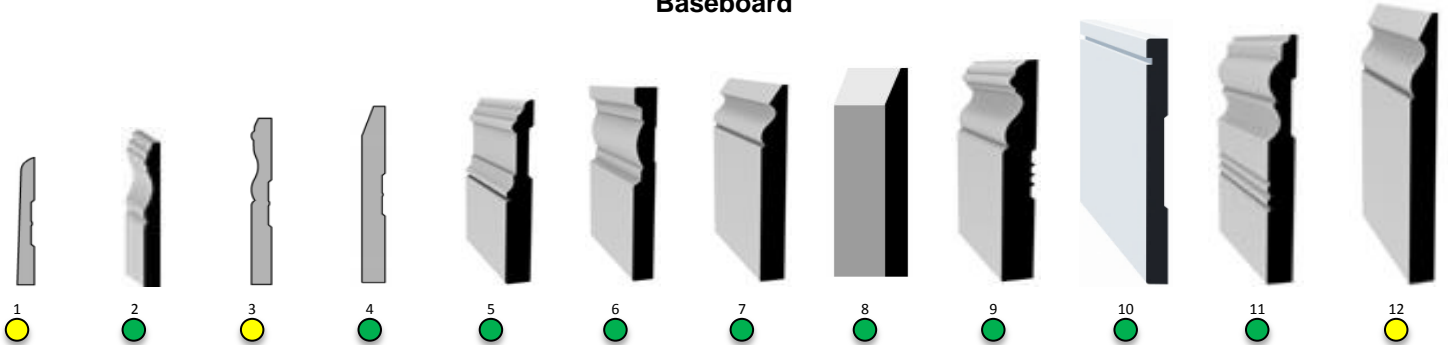

MOULDING PROFILES

EZ Wood Products (2004) Inc.
21 Glendale Avenue B4C 3J4
Lower Sackville Nova Scotia
☎ 902.865.1334 📠 902.865.8377
EZWOODPRODUCTS.COM

Door & Window Casing

Baseboard

Crown Moulding

Header, Flat Stock

Odds & Ends

Above images are NOT drawn to scale and profile may differ slightly from actual product. Free samples are available in our showroom.