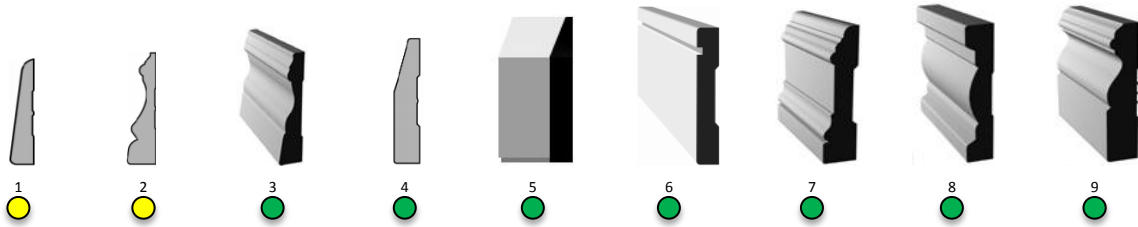

Door & Window Casing