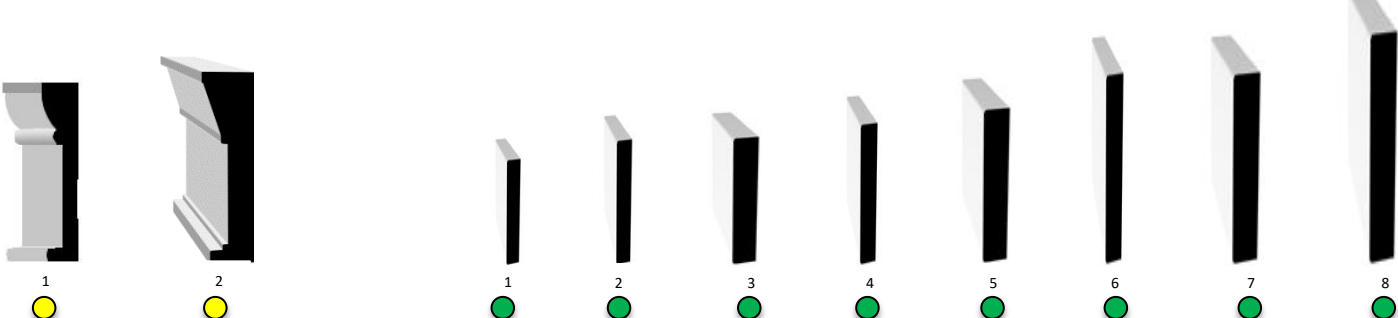

MOULDING PROFILES

EZ Wood Products (2004) Inc.
 21 Glendale Avenue B4C 3J4
 Lower Sackville Nova Scotia
 ☎ 902.865.1334 📠 902.865.8377
 EZWOODPRODUCTS.COM

Door & Window Casing

Baseboard

Crown Moulding

Header, Flat Stock