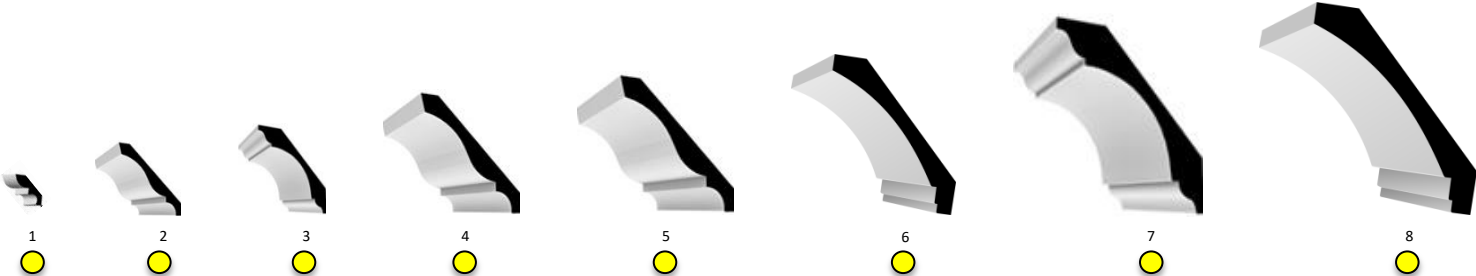

MOULDING PROFILES

EZ Wood Products (2004) Inc.
 21 Glendale Avenue B4C 3J4
 Lower Sackville Nova Scotia
 ☎ 902.865.1334 📠 902.865.8377
 EZWOODPRODUCTS.COM

Door & Window Casing

Baseboard

Crown Moulding

Header, Flat Stock