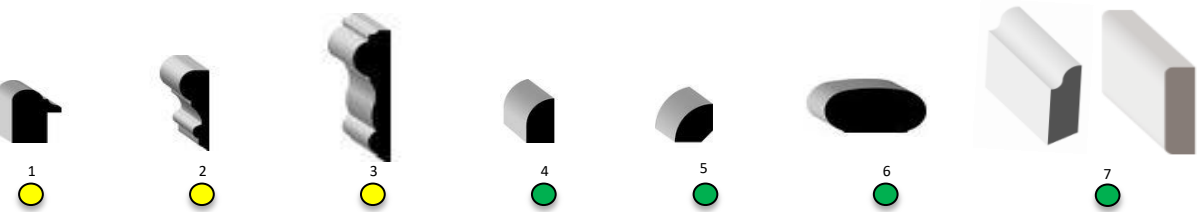

Odds & Ends

Above images are NOT drawn to scale and profile may differ slightly from actual product. Free samples are available in our showroom.