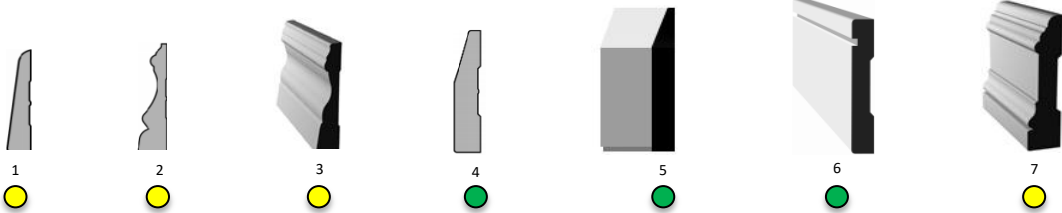

Door & Window Casing