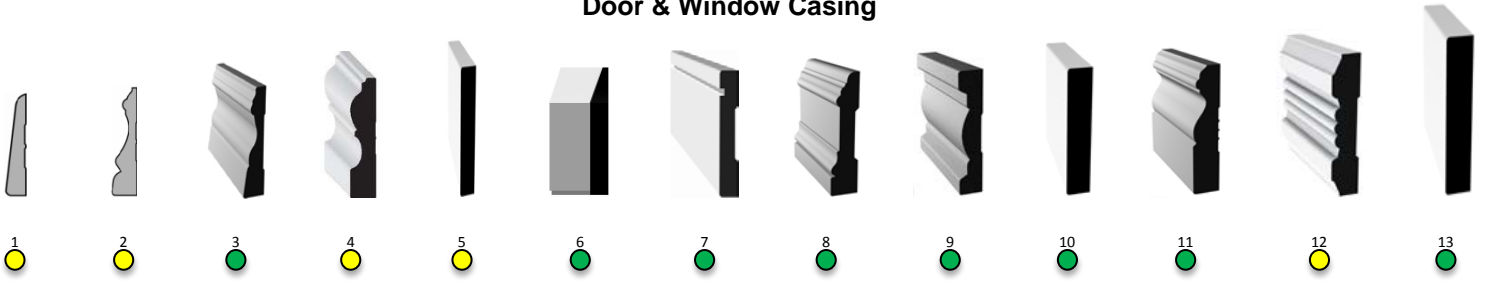

MOULDING PROFILES

EZ Wood Products (2004) Inc.
21 Glendale Avenue B4C 3J4
Lower Sackville Nova Scotia

O 902.865.1334

F 902.865.8377

EZWOODPRODUCTS.COM

Door & Window Casing

Baseboard

Crown Moulding