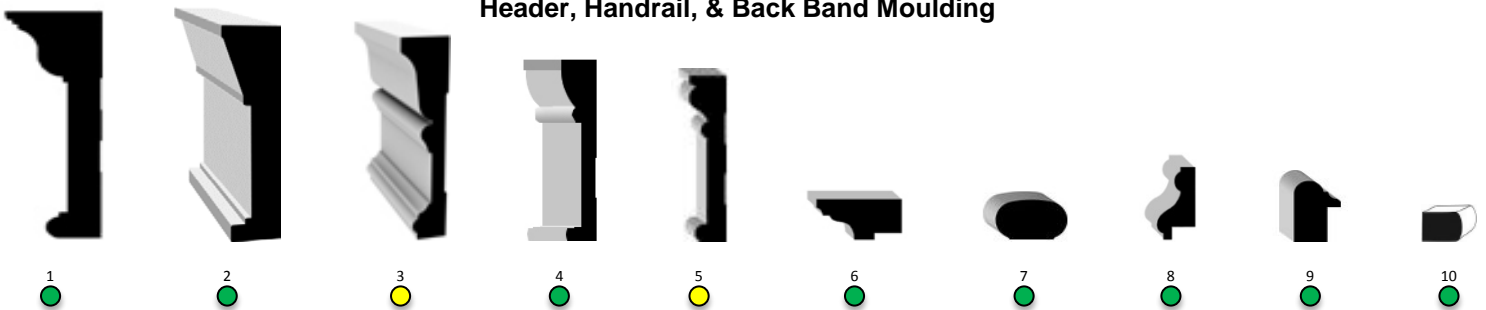

Header, Handrail, & Back Band Moulding

Above images NOT drawn to scale and profile may differ slightly from actual product - Free samples available in our showroom.