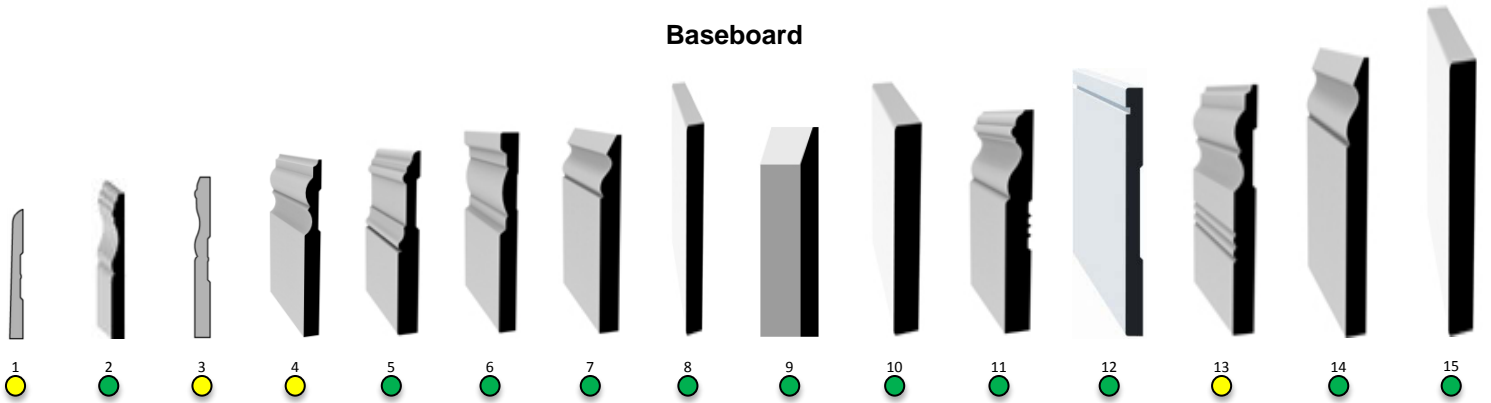

MOULDING PROFILES

EZ Wood Products (2004) Inc.
21 Glendale Avenue B4C 3J4
Lower Sackville Nova Scotia

O 902.865.1334

F 902.865.8377

EZWOODPRODUCTS.COM

Door & Window Casing

Baseboard

Crown Moulding